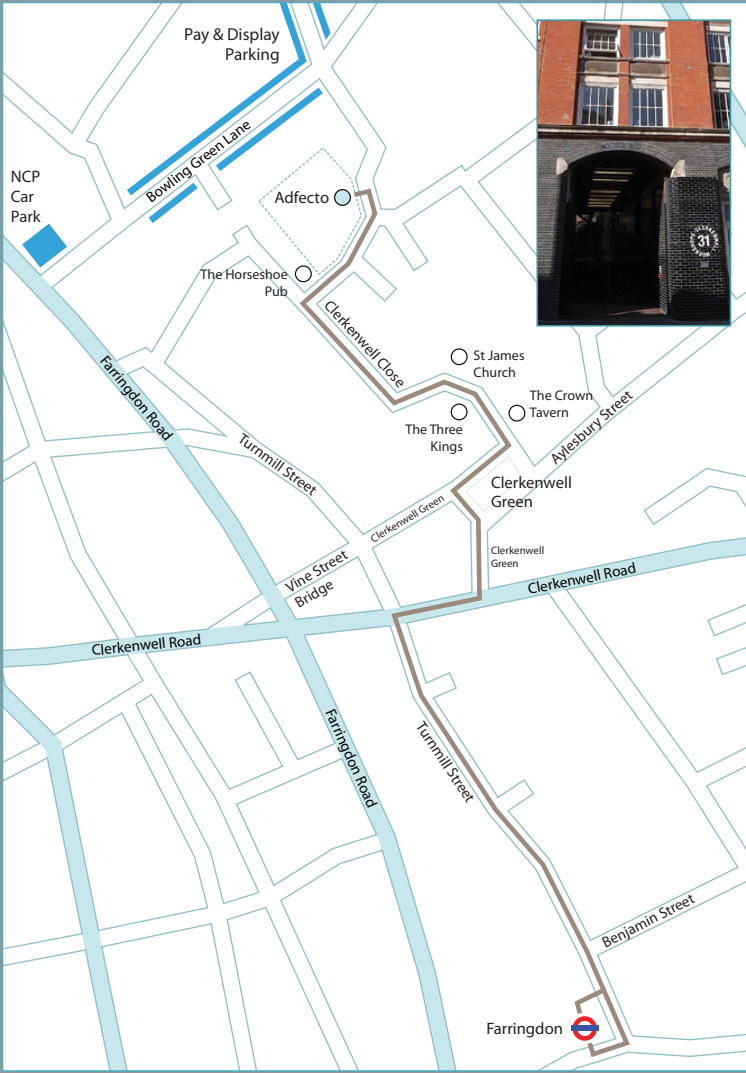

Enter Clerkenwell Workshops through the main entrance (pictured), take lift to 5th floor, press 504 and then the 'Call' button.

Creative, innovative and professional

Adfecto LLP

504 Clerkenwell Workshops, 31 Clerkenwell Close, London, EC1R 0AT, UK
t: +44-(0)207-100-2965 f: +44-(0)207-100-2964